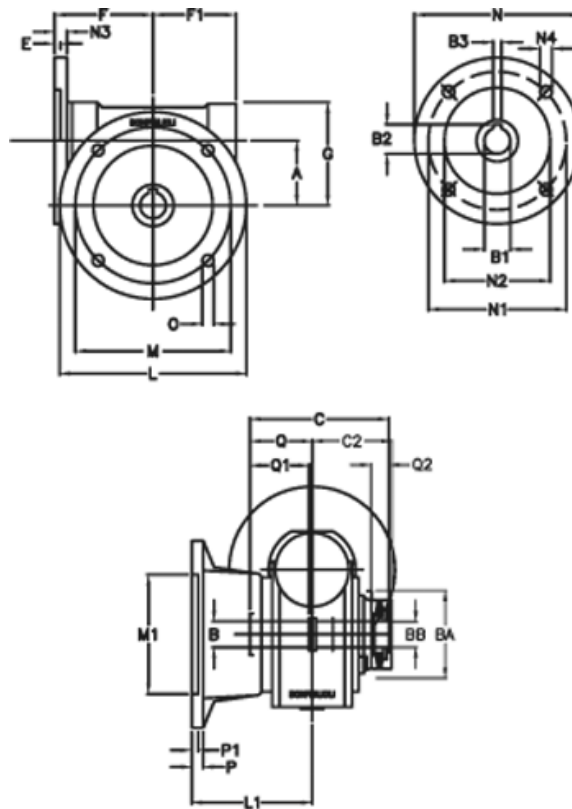

Article number: 390204402042736

Description: Worm Gear with Torque Limiter
VF 44-L2-F-20-P71B5

Measures

a = 44.60	C2 = 48	m = 87	P = 9
B = 18	Description = VF 44F-xx-71B5	M1 = 60	P1 = 7
B1 E7 = 14	E = 2.0	N = 160	Q = 32.0
B2 = 16.3	F = 65	N1 = 130	Q1 = 32
B3 H9 = 5	F1 = 54	N2 = 110	Q2 = 12
BA = 40	g = 71	N3 = 10.5	
BB H7 = 11	L = 110	N4 = 9.5	
C = 79	L1 = 60.5	O = 8.5	